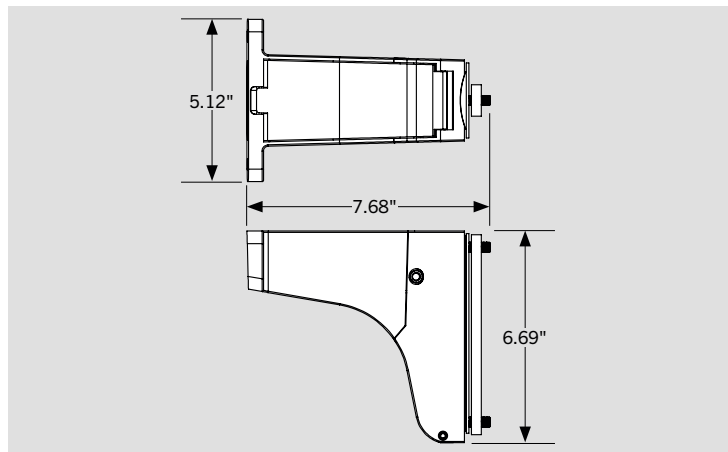

FIXED POLE MOUNT

Catalog Number	Description
KT-ALED-PM-1-KIT	Fixed pole mount | For round or square pole | Bronze
KT-ALED-PM-1-KIT-W	Fixed pole mount | For round or square pole | White