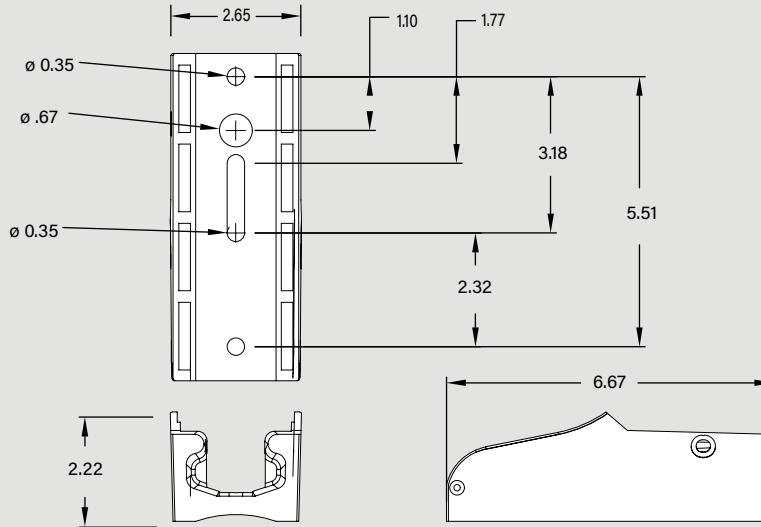

Note: Wall mount adaptor must be used with adjustable or fixed pole mounts
Note: For other finishes, contact Keystone

MOUNTING KITS FOR LED AREA LIGHTS

MOUNTING BOLT PATTERN

ORDERING INFORMATION

ORDER CODE	UPC	EASY CODE
KT-ALED-PMA-1-KIT	843654131634	DAQ-87
KT-ALED-PMA-1-KIT-W	843654144276	EXQ-84
KT-ALED-PMA-1-KIT-B	843654157672	BIM-83
KT-ALED-PMA-1-KIT-S	843654157689	ZXM-10
KT-ALED-PM-1-KIT	843654131627	QVG-29
KT-ALED-PM-1-KIT-W	843654144276	EXQ-84
KT-ALED-SF-1-KIT	843654131641	JRH-74
KT-ALED-SF-1-KIT-W	843654157757	YJD-65
KT-ALED-SF-1-KIT-B	843654157696	NDX-25
KT-ALED-SF-1-KIT-S	843654157702	ZLW-27
KT-ALED-TM-1-KIT	843654131658	GTH-37
KT-ALED-TM-1-KIT-W	843654164175	FWW-76
KT-ALED-WM-1-KIT	843654158952	QCV-37
KT-ALED-WM-1-KIT-W	843654158969	RBE-23