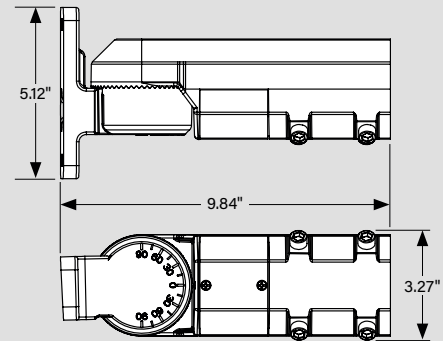

MOUNTING KITS FOR LED AREA LIGHTS

SPECIFICATIONS (continued)

SLIPFITTER MOUNT

Catalog Number	Description
KT-ALED-SF-1-KIT	Slipfitter mount | Fits 2 3/8" tenon | Bronze
KT-ALED-SF-1-KIT-W	Slipfitter mount | Fits 2 3/8" tenon | White
KT-ALED-SF-1-KIT-B	Slipfitter mount | Fits 2 3/8" tenon | Black
KT-ALED-SF-1-KIT-S	Slipfitter mount | Fits 2 3/8" tenon | Silver