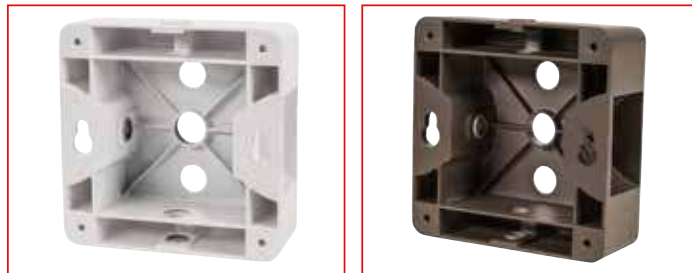

TRUNNION MOUNT

Catalog Number	Description
KT-ALED-WM-1-KIT	Wall mount | Bronze
KT-ALED-WM-1-KIT-W	Wall mount | White