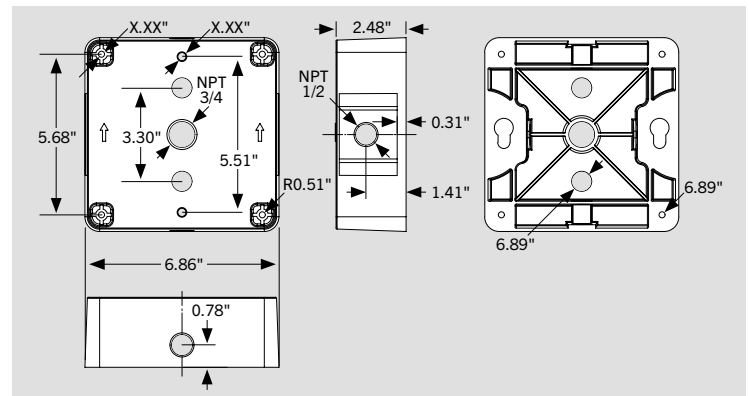

TRUNNION MOUNT

Catalog Number	Description
KT-ALED-WM-1-KIT	Wall mount | Bronze
KT-ALED-WM-1-KIT-W	Wall mount | White