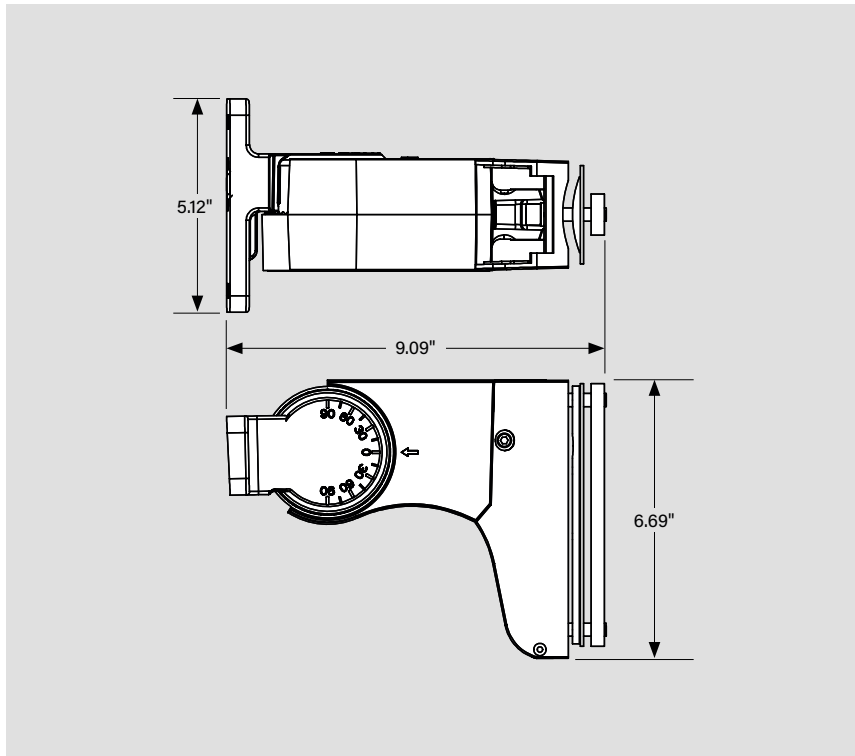

MOUNTING KITS FOR LED AREA LIGHTS

DESCRIPTION

Adjustable and fixed pole mount, slipfitter, and trunnion mount kits in various finishes. Compatible with Series 1 and Series 2 fixtures

SPECIFICATIONS

ADJUSTABLE POLE MOUNT

Catalog Number	Description
KT-ALED-PMA-1-KIT	Adjustable pole mount For round or square pole Bronze
KT-ALED-PMA-1-KIT-W	Adjustable pole mount For round or square pole White
KT-ALED-PMA-1-KIT-B	Adjustable pole mount For round or square pole Black
KT-ALED-PMA-1-KIT-S	Adjustable pole mount For round or square pole Silver

FIXED POLE MOUNT

Catalog Number	Description
KT-ALED-PM-1-KIT	Fixed pole mount For round or square pole Bronze
KT-ALED-PM-1-KIT-W	Fixed pole mount For round or square pole White

MOUNTING KITS FOR LED AREA LIGHTS