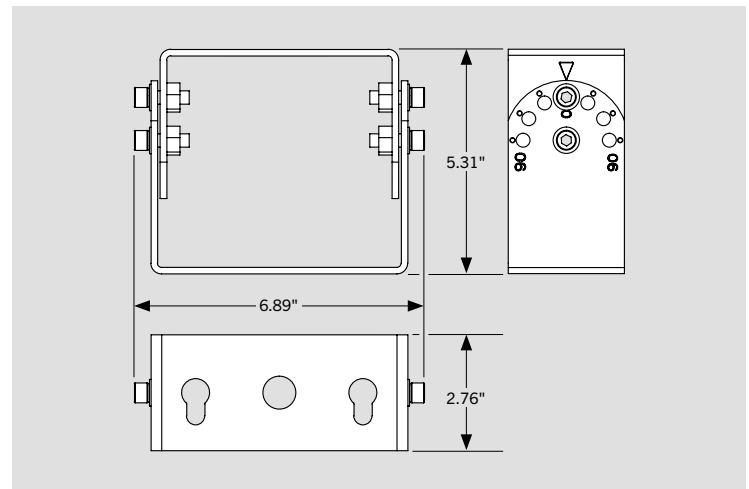

TRUNNION MOUNT

Catalog Number	Description
KT-ALED-TM-1-KIT	Trunnion mount | Bronze
KT-ALED-TM-1-KIT-W	Trunnion mount | White