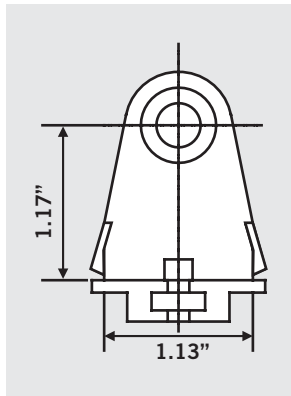

SINGLE PIN SLIMLINE SOCKETS

KT-SOCKET-SL-PE

DESCRIPTION: Single Pin Slimline Socket with Plunger End

DIMENSIONS

FRONT VIEW

SIDE VIEW

KT-SOCKET-SL-SE

DESCRIPTION: Single Pin Slimline Socket with Stationary End

DIMENSIONS

FRONT VIEW

SIDE VIEW