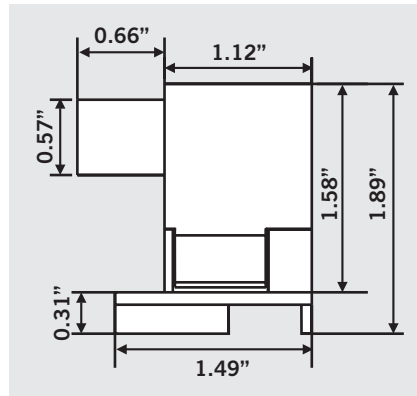

SINGLE PIN SLIMLINE SOCKETS

KT-SOCKET-SL-PE

DESCRIPTION: Single Pin Slimline Socket with Plunger End

DIMENSIONS

FRONT VIEW

SIDE VIEW

KT-SOCKET-SL-SE

DESCRIPTION: Single Pin Slimline Socket with Stationary End

DIMENSIONS

FRONT VIEW

SIDE VIEW