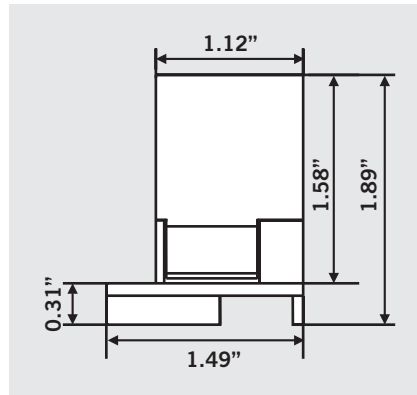

SINGLE PIN SLIMLINE SOCKETS

KT-SOCKET-SL-PE

DESCRIPTION: Single Pin Slimline Socket with Plunger End

DIMENSIONS

FRONT VIEW

SIDE VIEW

KT-SOCKET-SL-SE

DESCRIPTION: Single Pin Slimline Socket with Stationary End

DIMENSIONS

FRONT VIEW

SIDE VIEW