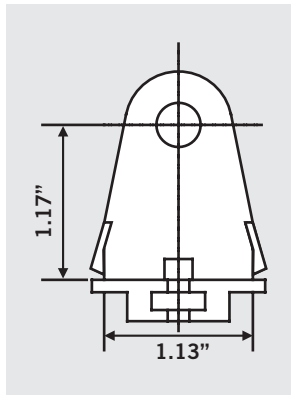

SINGLE PIN SLIMLINE SOCKETS

KT-SOCKET-SL-PE

DESCRIPTION: Single Pin Slimline Socket with Plunger End

DIMENSIONS

FRONT VIEW

SIDE VIEW

KT-SOCKET-SL-SE

DESCRIPTION: Single Pin Slimline Socket with Stationary End

DIMENSIONS

FRONT VIEW

SIDE VIEW